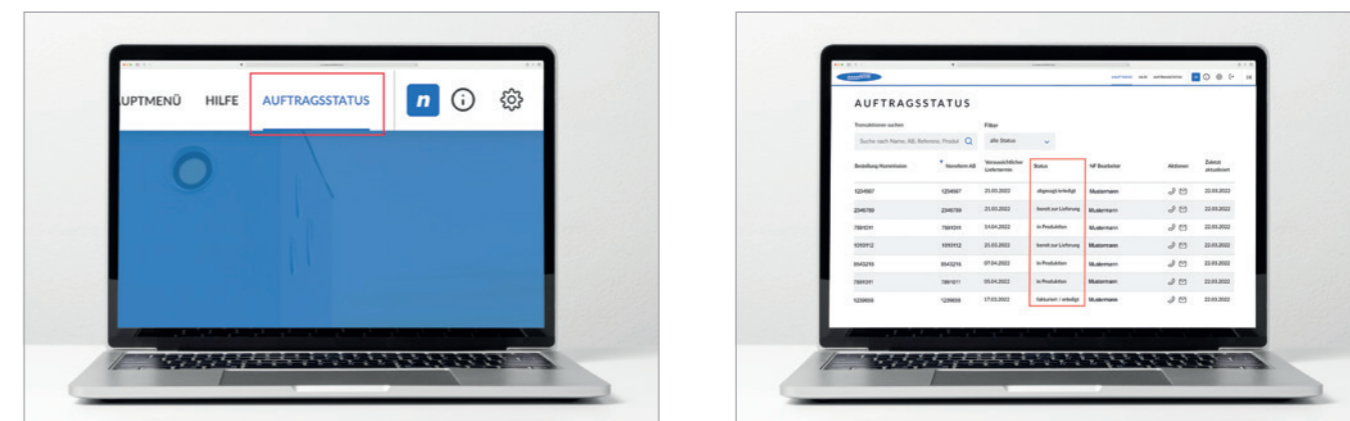

ПОВИШЕНА НАДЕЖДНОСТ ПРИ ПЛАНИРАНЕ

INCREASED PLANNING RELIABILITY

НАДЕЖДНОСТ ПРИ ПЛАНИРАНЕТО ЧРЕЗ ПРЕГЛЕД НА СЪСТОЯНИЕТО НА ПОРЪЧКИТЕ

В NovoSales можете да прегледате статуса на производство и доставка на собствените си поръчки. Това ви дава сигурност при планирането на текущия и бъдещия ви бизнес на ранен етап!

PLANNING RELIABILITY THROUGH INSIGHT INTO ORDER STATUS

In NovoSales you can view the production and delivery status of your own orders. This gives you planning security for your current and future business at an early stage!