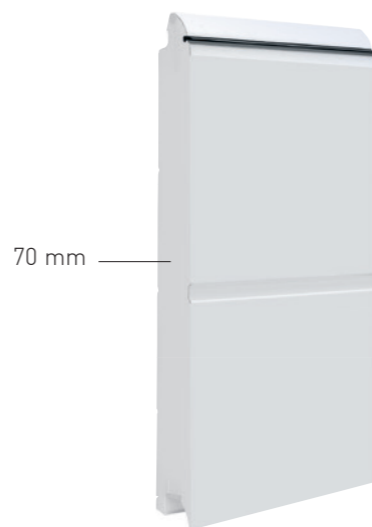

ДОСТАВКА SUPPLY

Налични в Европа
Налични веднага

Available in Europe
Available now