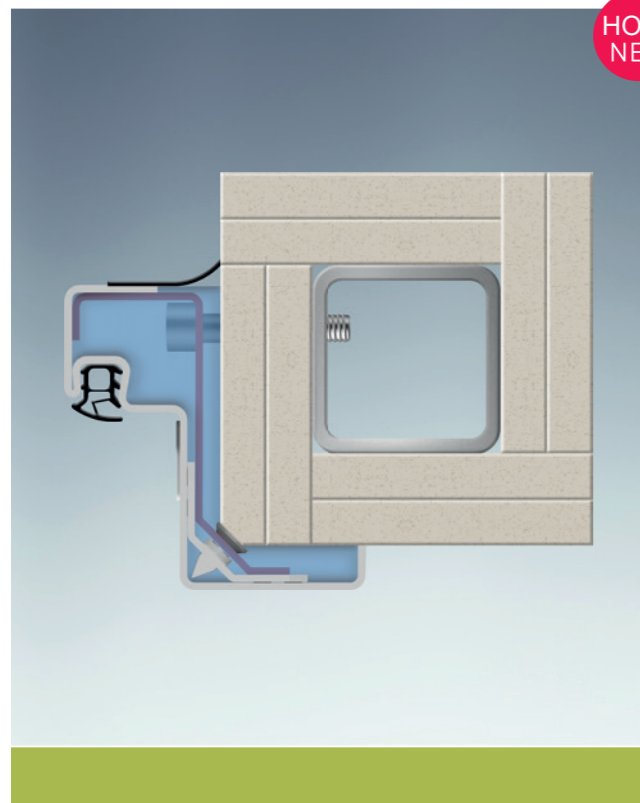

СТЕНЕН МОНТАЖ НА ЪГЛОВИТЕ КАСИ КЪМ ОБЛИЦОВАНА МЕТАЛНА КОЛОНА

CORNER FRAMES WALL CONNECTION TO CLAD STEEL COLUMN

Със специалната предварително пробита ъглова каса, елементите на Premio EI 30 вече могат да се монтират и в стоманени греди/стоманени колони, облицовани със системи с класификация поне F60/ EI 60.

Предлагат се за ПР (= поръчкови размери) 1-крили до 1375 x 2500 mm и 2-крили до 2500 x 2500 mm.

With a special pre-punched corner frame, Premio EI 30 elements can now also be installed in steel beams/ steel columns clad with at least F60/ EI 60 classified systems.

Available for CS (= coordinating sizes) 1-leaf up to 1,375 x 2,500 mm and 2-leafes up to 2,500 x 2,500 mm.

ДОСТАВКА SUPPLY

Налични в Европа Available in Europe
Налични от 3-то тримесечие Available in 3rd quarter 2023