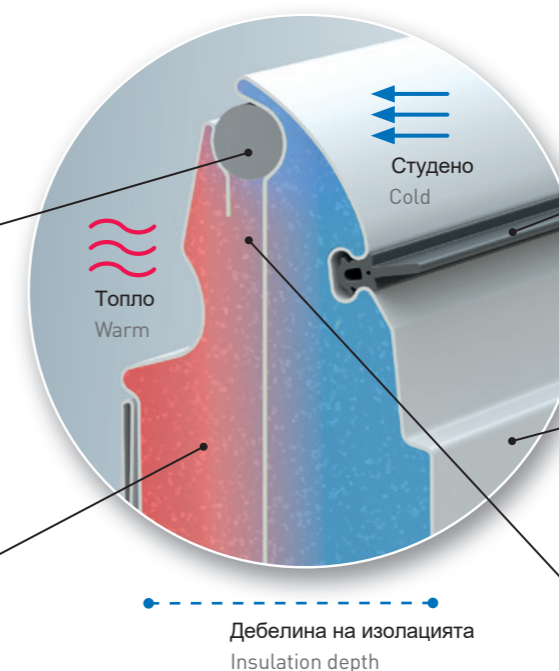

ДЕТАЙЛЕН РАЗРЕЗ

- ✓ Допълнително уплътнение
  Additional seal

- ✓ 45 мм термично разделени "сандвич" панели, подобрена U-стойност: $U(p) = 0,46 \text{ W/m}^2\text{K}$
  Thermally broke sandwich construction in 45 mm, improved U-value: $U(p) = 0.46 \text{ W/m}^2\text{K}$