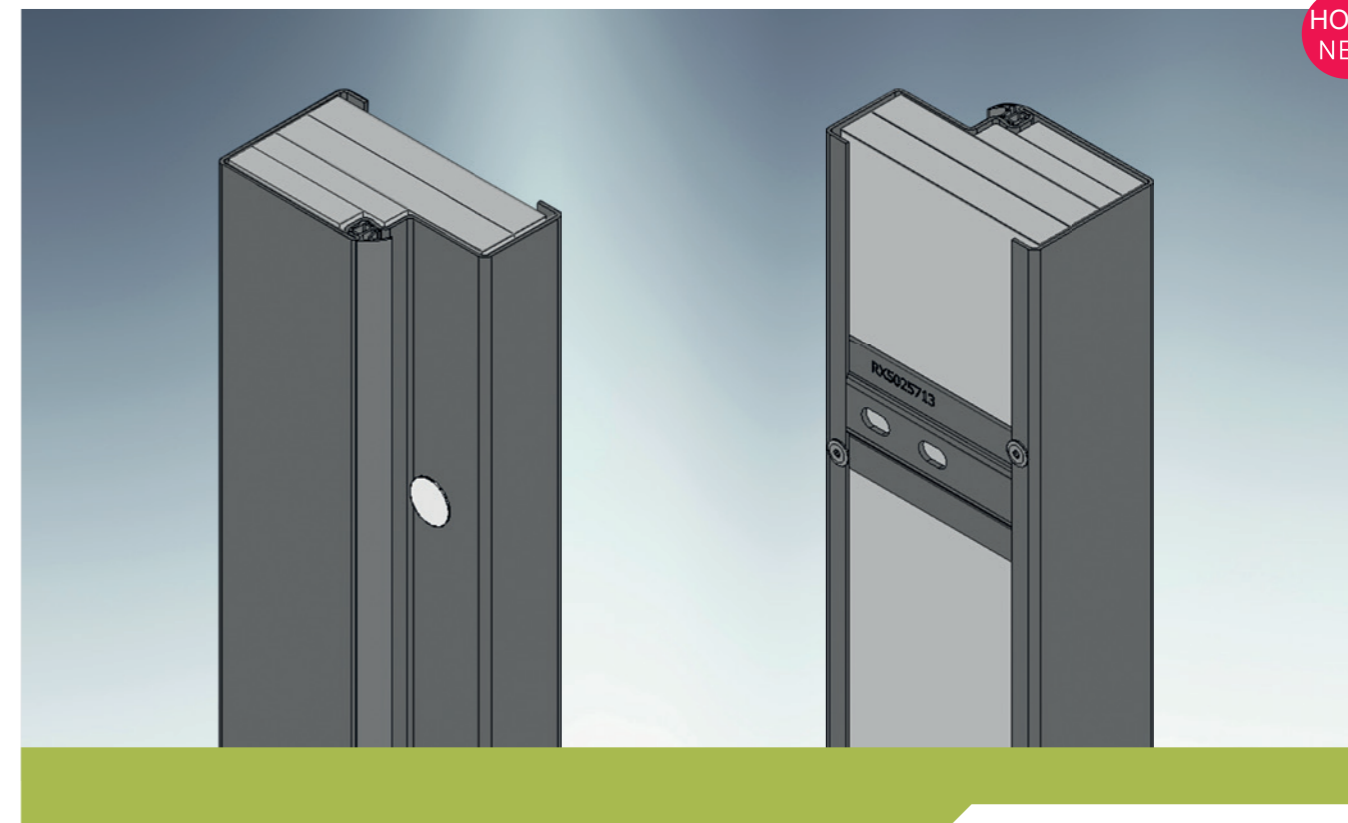

ЗАВЪРШЕНА БЛОК КАСА ЗА PREMIO EI 90 FINISHED SHAPE BLOCK FRAME FOR PREMIO EI 90

НОВО
NEW

ФАБРИЧНО ЗАПЪЛНЕНА С ГИПСОКАРТОНЕНИ ЛЕНТИ

Novoferm доставя фабрично запълнени с ленти гипсокартон завършени блокови каси, което спестява на монтажниците изключително трудоемкото запълване на строителната площадка - в съответствие с девиза "завинти го и готово"! И най-доброто от всичко: Блоковите каси са подходящи за EI 90 и имат защита от взлом до RC 3.

НОВО:

- Завършени блокови каси за Premio EI 90 (преди EI 60)
- Фабрично запълнени с гипсокартонени ленти, сертифицирани за противопожарна защита EI 90, а също и за всички модели врати с RC 3 за вътрешна употреба

ОЩЕ АКЦЕНТИ:

- Стандартни ширини, които съответстват на най-тънката одобрена стена (външен размер 100 mm до EI 60 и външен размер 140 mm до EI 90)
- Вариант на блоковата каса тип 1.1 за MZ и EI 30 с намалена дълбочина (по-голям светъл проход в касата)
- Фабрично поставени планки за дюбелиране
- Прецизно фиксирани и стабилни ъгливи съединения за скосени ъгли
- Завинтени удължителни профили без деформация на заваръчния шев
- Предлагат се допълнителни удължителни профили с ширина 25 mm

WITH FACTORY-FITTED BACKFILLING WITH GYPSUM PLASTERBOARD STRIPS

Novoferm supplies factory-filled finished shape block frames with gypsum plasterboard strips, which saves the installer the extremely time-consuming backfilling on the construction site - according to the motto "screw it, that's it"! And best of all: The block frames are EI 90 suitable and have burglary protection up to RC 3.

NEW:

- Finished shape block frames for Premio construction types EI 90 (previously EI 60)
- With factory filled gypsum plasterboard strips certified for fire protection EI 90 and also for all RC 3 door models for internal use

MORE HIGHLIGHTS:

- Standard widths to match the thinnest approved wall (external dimension 100 mm up to EI 60 and external dimension 140 mm up to EI 90)
- Block frame variant type 1.1 for MZ and EI 30 with reduced recess available (larger clear passage at the frame)
- Factory-screwed dowel plate
- Precisely fitting and stable miter corner connector shoes
- Screwed-on extension profiles without weld deformation
- Additional extension profiles width 25 mm available

ДОСТАВКА SUPPLY

Налични в Европа Available in Europe
Налични от 2-ро тримесечие Available in 2nd quarter 2023