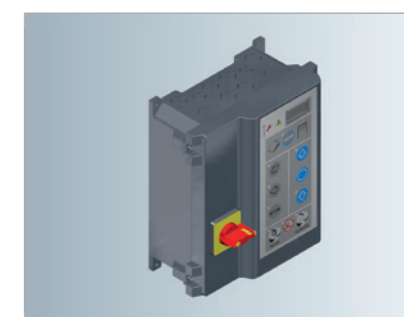

Новият DCC 80 с неговия управляващ модул също е интегриран като конфигурация в новото поколение управления за рампи I-Vision 5, за да се постигне още по-голямо предимство при оборудването на системите за рампи. Така се получава нова комбинирана система за управление, като например нашата I-Vision 5 XD.

The new DCC 80 with its operating unit is also integrated as a combination into the new generation of I-Vision 5 dock leveller controls to achieve even greater advantages in the equipment of dock leveller systems. The resulting new combination control system is, for example, our I-Vision 5 XD.